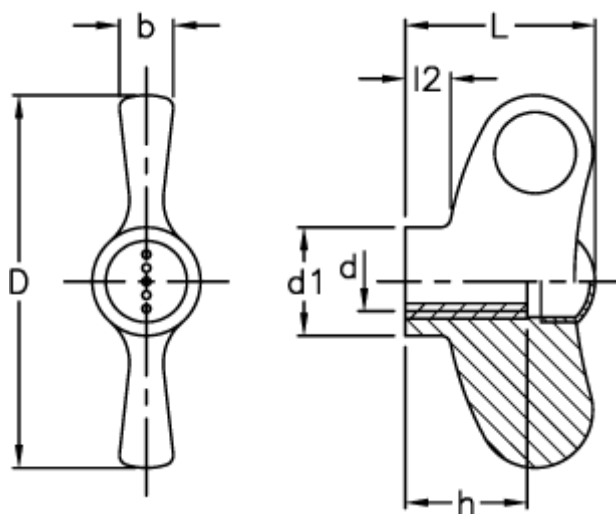

Article number: 23052232264

Description: E+G Wing nut
EWN.48 B-M8-C4, yellow cap

Measures

b	= 7
D	= 47
d1	= 13.5
d 6H	= M8
h	= 12
L	= 24
l2	= 5.5